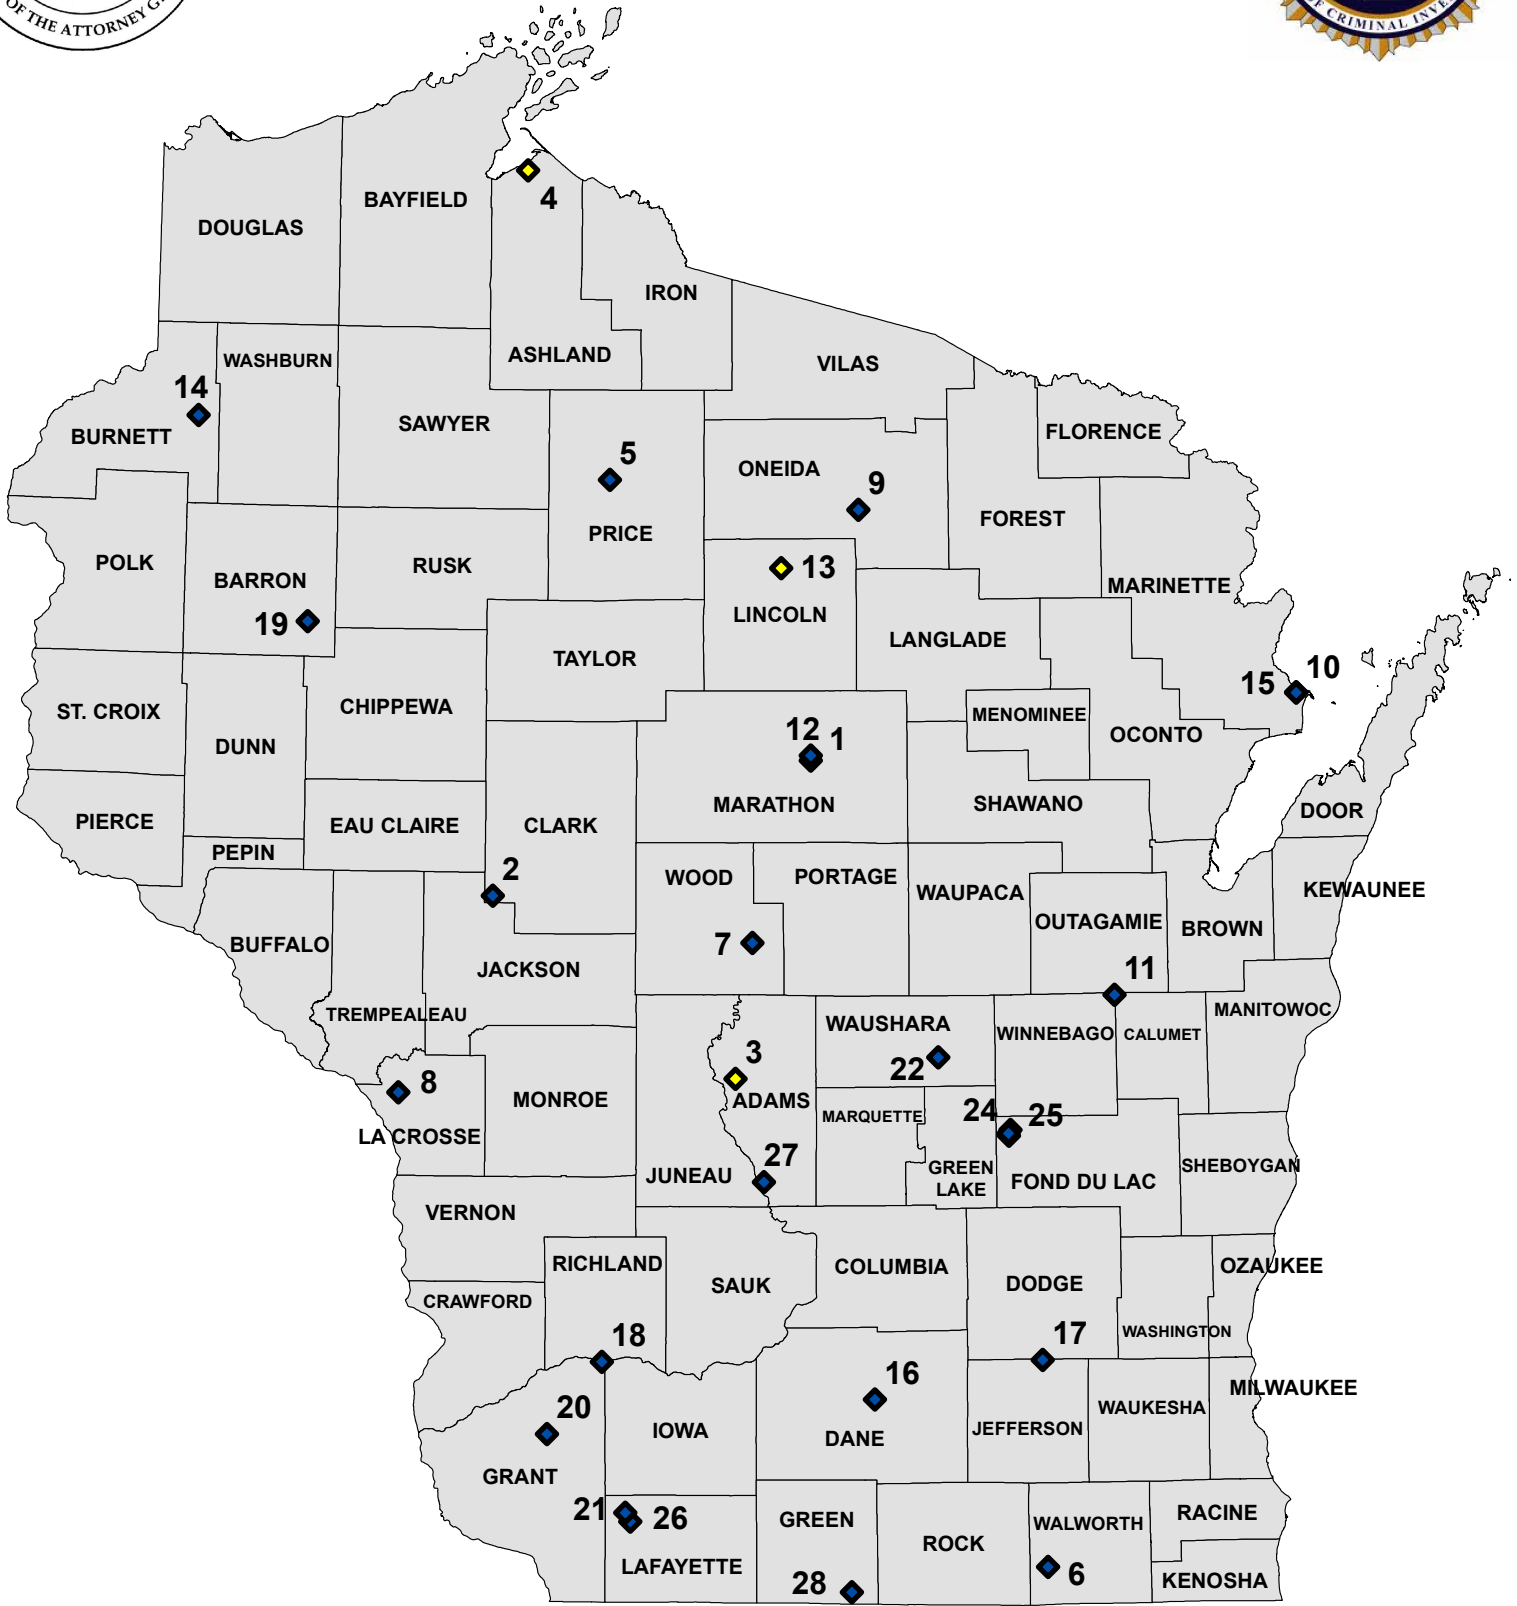

# Wisconsin Methamphetamine Initiative

## 2015 Methamphetamine Laboratory Recovery Sites

### 2015 Meth Lab Recovery Sites

#### Lab Types

- Birch Reduction (Nazi) - 3
- One Pot - 25