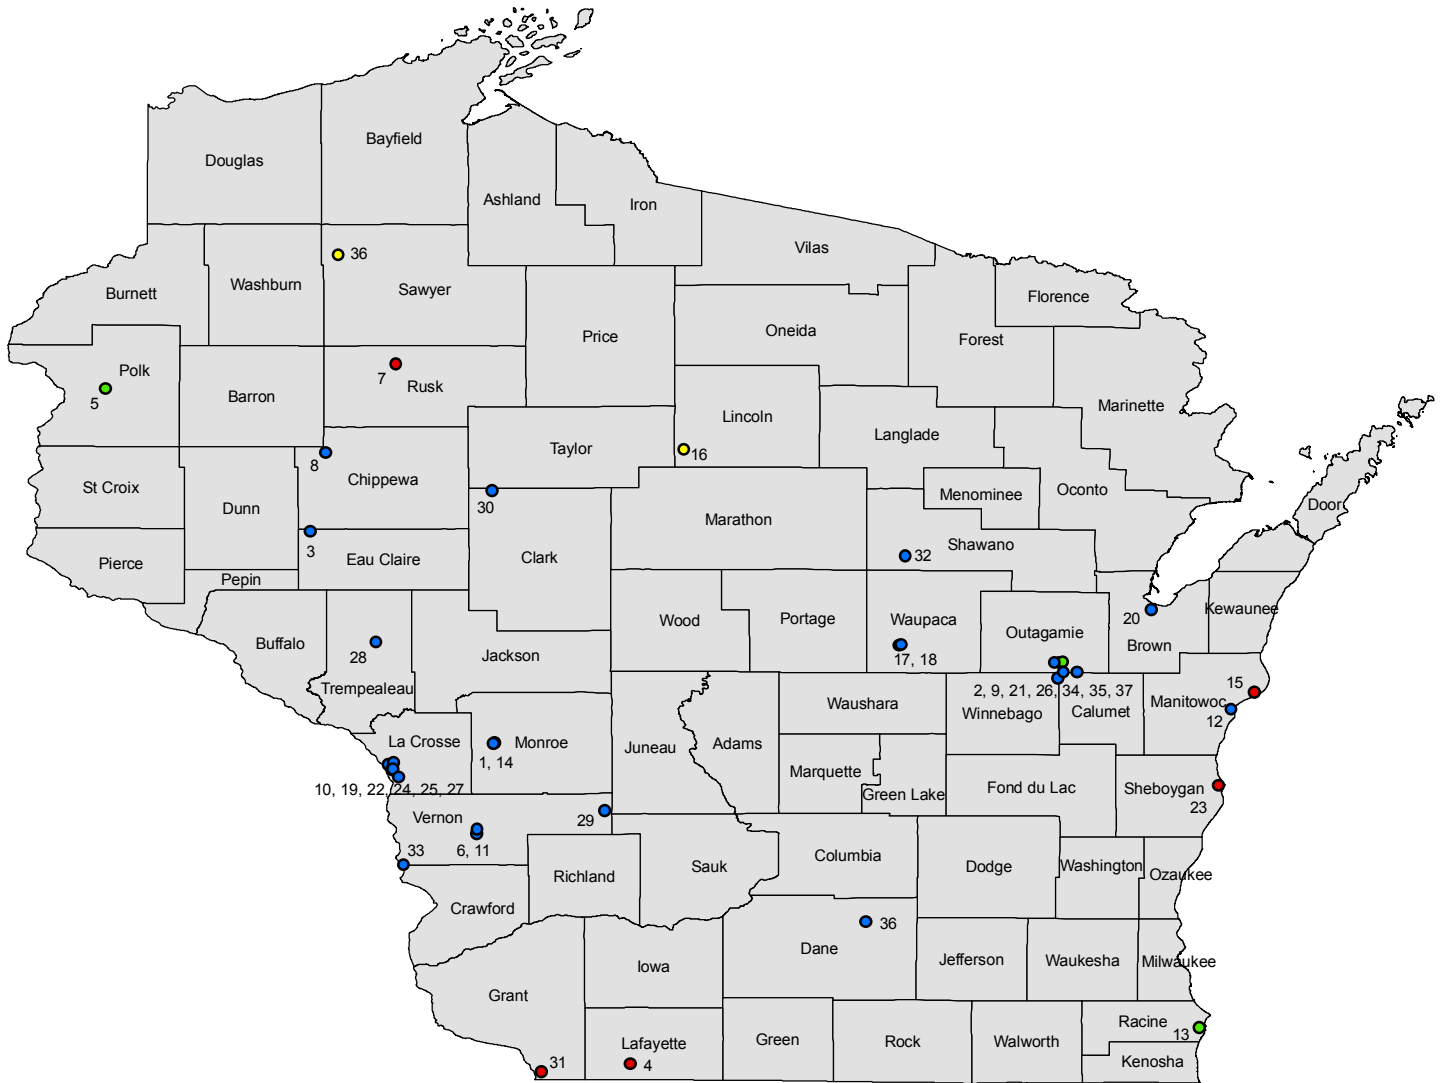

Wisconsin Methamphetamine Initiative

2013 Methamphetamine Laboratory Recovery Sites

2013 Labs

Type of Recovered Methamphetamine Laboratories

- Birch Reduction (Nazi) - 2 Labs
- One Pot - 27 Labs
- Other - 3 Labs
- Red Phosphorus - 5 Labs