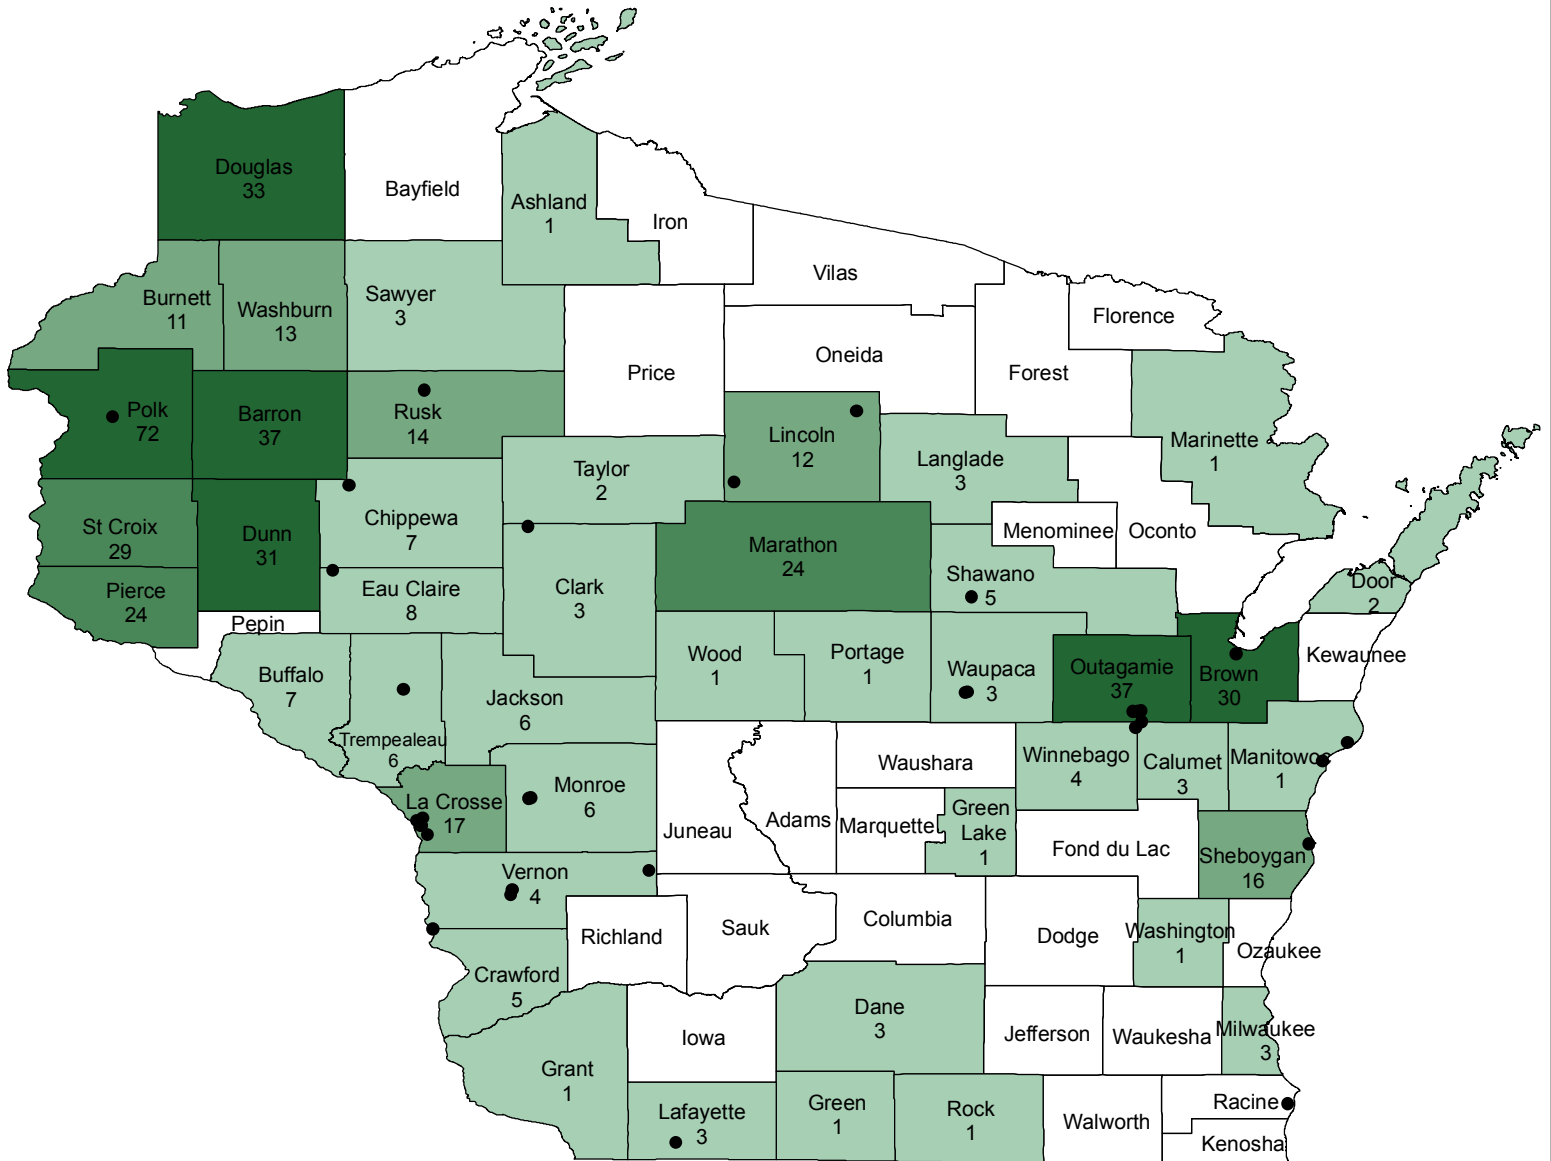

2013 Methamphetamine Cases and Laboratory Recovery Locations

Methamphetamine Cases by County

- No Crime Lab Cases in 2013
- 1-9 Crime Lab Cases in 2013
- 10-19 Crime Lab Cases in 2013
- 20-29 Crime Lab Cases in 2013
- 30+ Crime Lab Cases in 2013

● Methamphetamine Laboratory Recovery Sites

Numbers based on cases analyzed by the Wisconsin State Crime Laboratories

Created: 27 January 2014