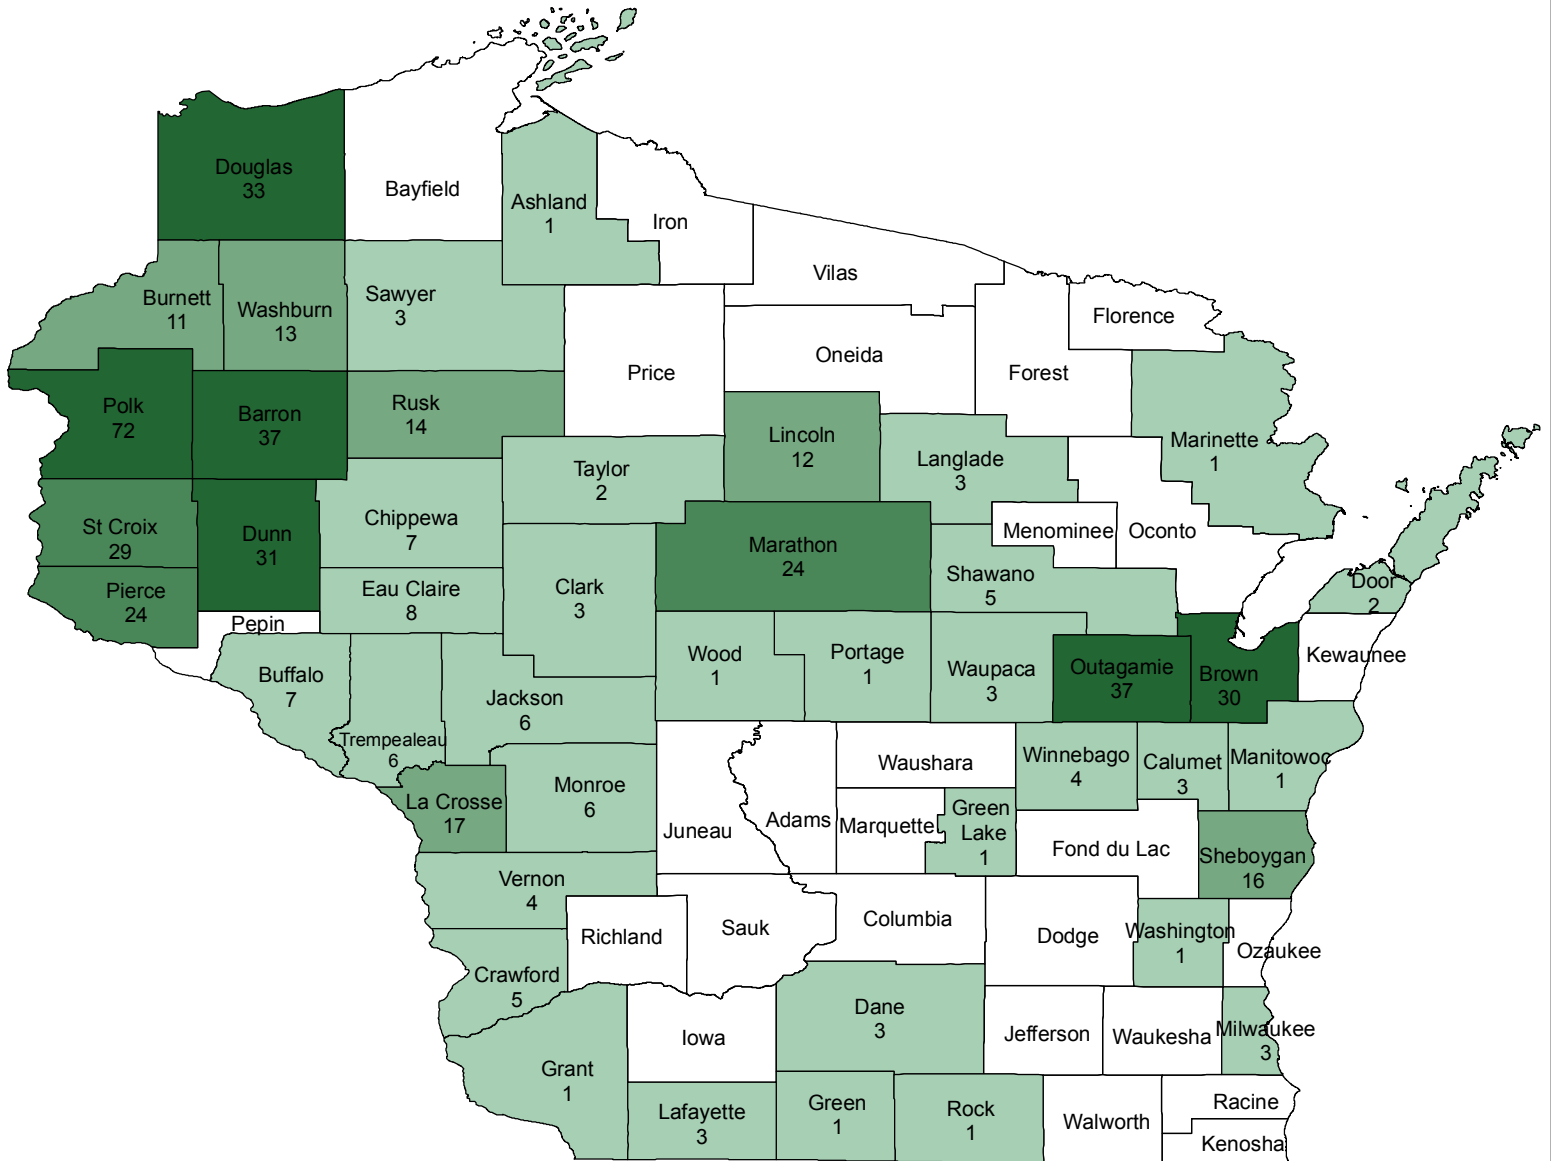

2013 Methamphetamine Cases

Methamphetamine Cases by County

- No Crime Lab Cases in 2013
- 1-9 Crime Lab Cases in 2013
- 10-19 Crime Lab Cases in 2013
- 20-29 Crime Lab Cases in 2013
- 30+ Crime Lab Cases in 2013