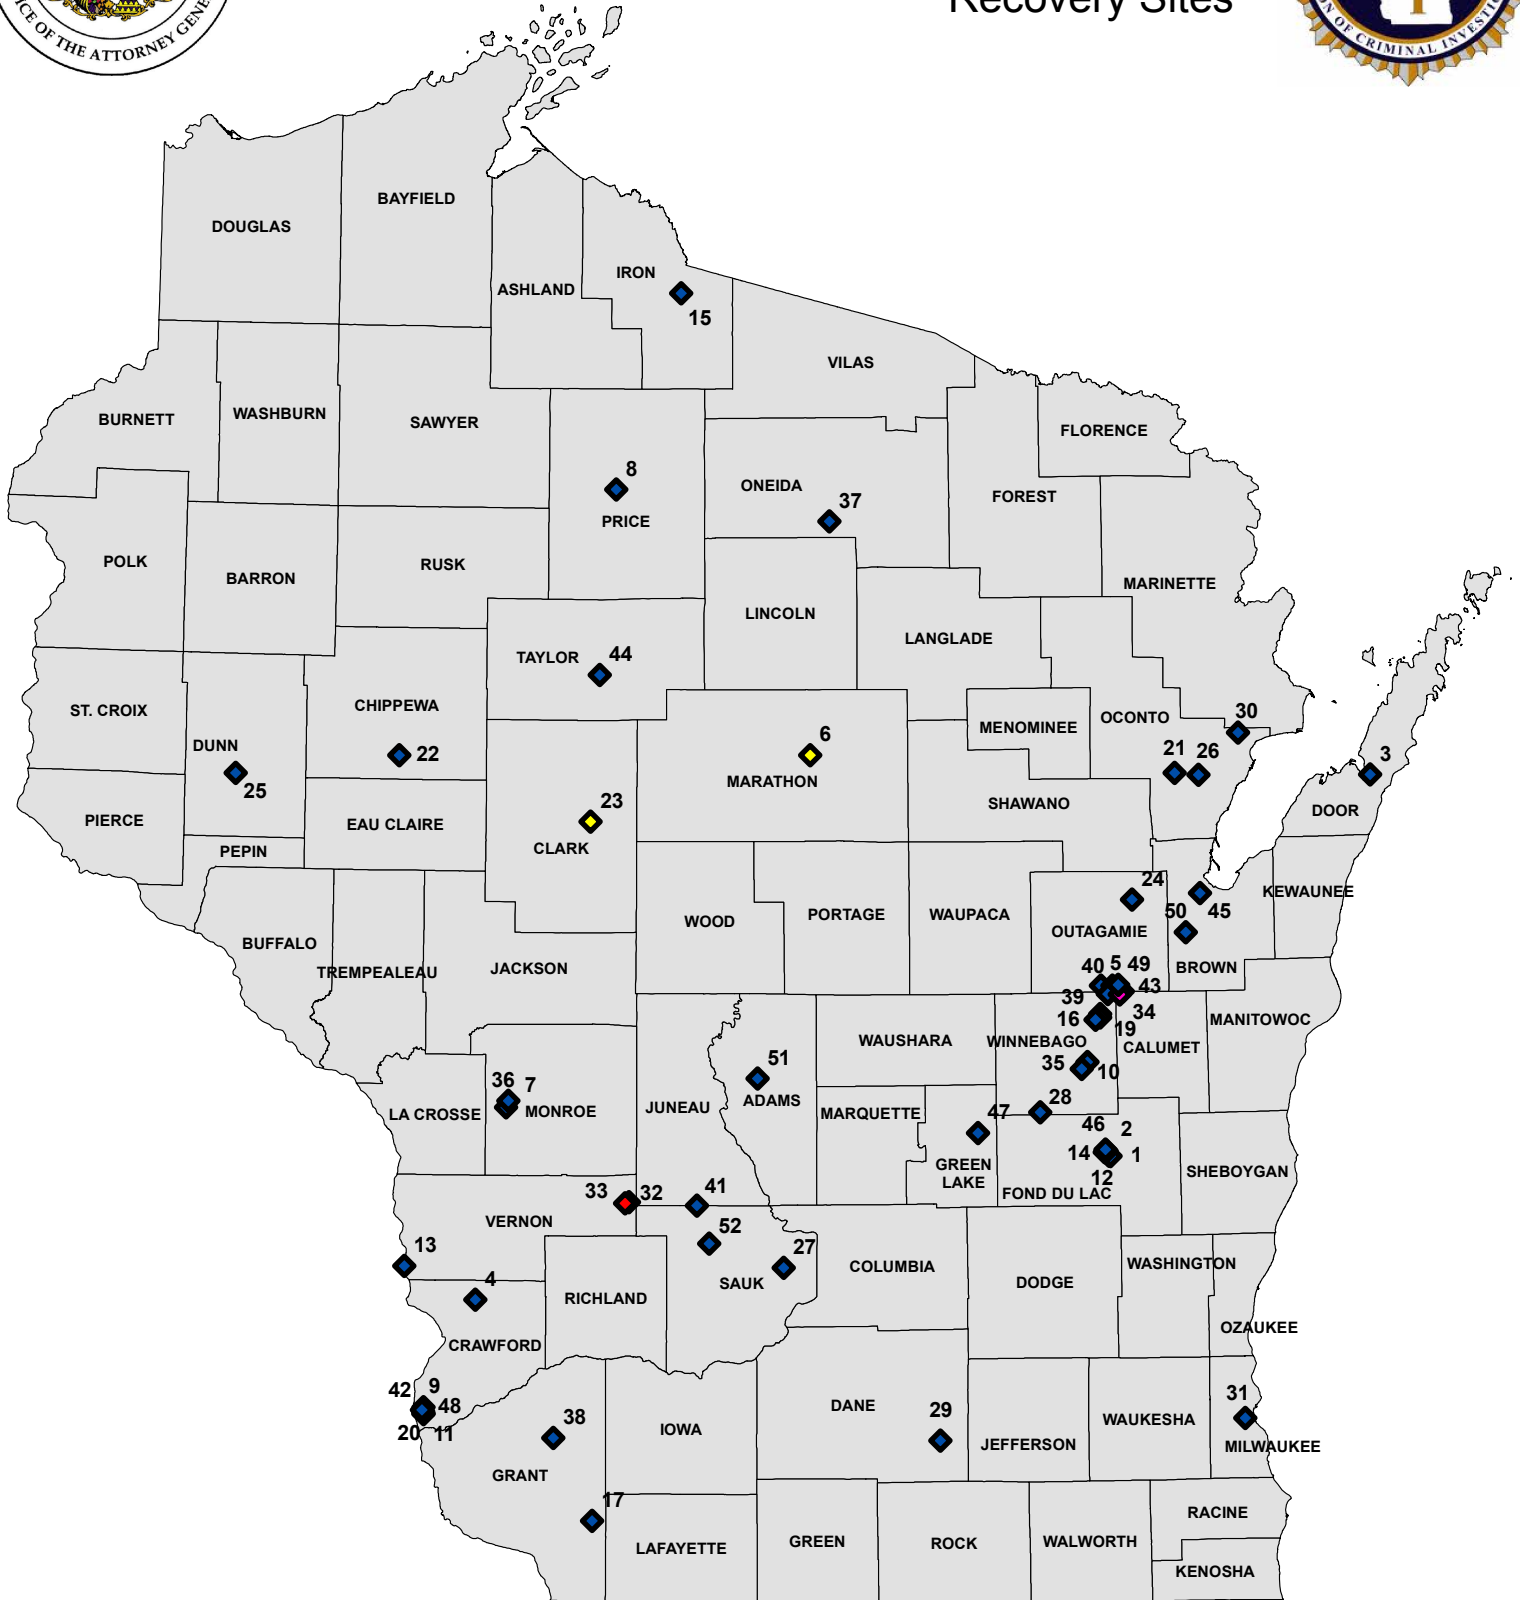

# Wisconsin Methamphetamine Initiative

## 2014 Methamphetamine Laboratory Recovery Sites

### 2014 Recovered Methamphetamine Laboratories

#### Lab Type

- ◆ Birch Reduction (Nazi) - 2
- ◆ DMT - 1
- ◆ One Pot - 45
- ◆ Red Phosphorus - 4

N